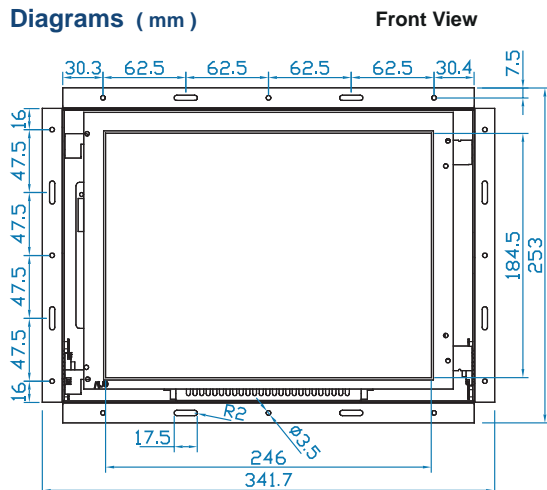

Standard I/O

BNC-SPK upgrade I/O

Specifications

• **LCD Panel**

Manufacturer :	AUO
Size (diagonal) :	12.1" TFT
Max resolution :	800 x 600
Brightness (cd/m2) :	450
Backlight :	LED
Colors :	262 K
Contrast ratio (typ) :	700 : 1
Viewing angle (H/V) :	160° x 140°
Active area (mm) :	246 x 185
MTBF (hrs) :	50,000
Signal input :	VGA

• **Casing Color :** Dark grey (RAL 7037)

• **Regulatory :** FCC, CE

• **Power**

Input :	Auto-sensing 100 to 240VAC, 50 / 60Hz
Consumption :	Max. 40 Watt, Standby 5 Watt

• **Dimensions**

Product : 342 x 62 x 253 mm / 13.5 x 2.5 x 10 inch

Diagrams (mm)

Side View

Rear View